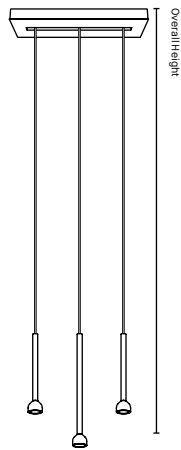

31XL
Overall Height
Min. 74"/1879mm

Leveled Cluster
1X 18" + 2x 12" Pendants