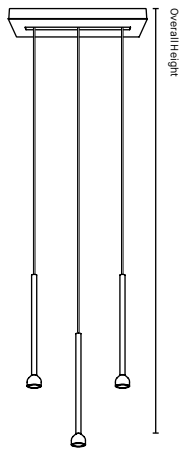

318V
Overall Height
Min. 74"/1879mm

V-Shaped Cluster
3X 18" Pendants