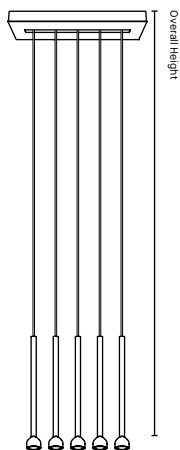

518L
Overall Height
Min. 74"/1879mm

Leveled Cluster
5X 18" Pendants