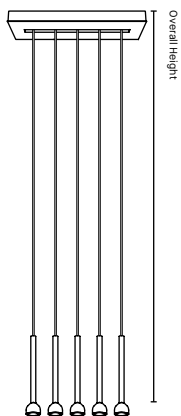

512L
Overall Height
Min. 74"/1879mm

Leveled Cluster
5X 12" Pendants