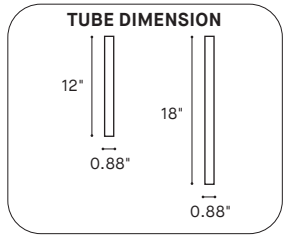

OVERALL DIMENSION

+