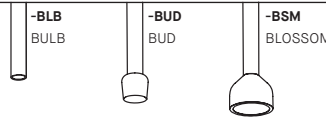

PERSONALIZE THE LOOK

Choose from three organic diffuser shapes: Bulb, Bud, and Blossom, each inspired by a Tulip's evolving form.