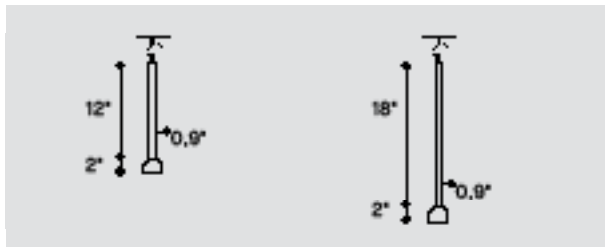

CONFIGURATION OPTIONS OPTION DE CONFIGURATIONS

PRODUCT CHARACTERISTICS CARACTÉRISTIQUES DU PRODUIT

ORDERING SPECIFICATION SPÉCIFICATION DE COMMANDE