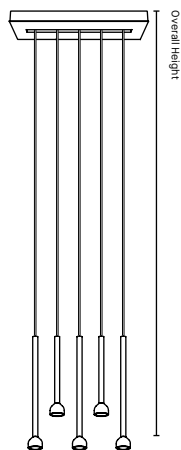

51XL
Overall Height
Min. 74"/1879mm

Leveled Cluster
3X 18" + 2x 12" Pendants