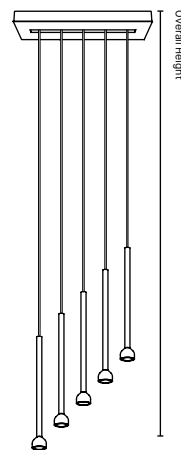

518I
Overall Height
Min. 74"/1879mm

Inclined Cluster
5X 18" Pendants