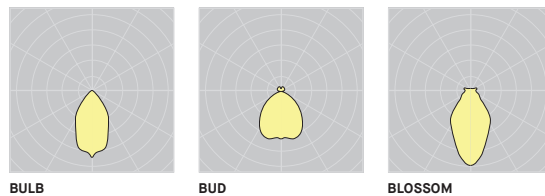

LIGHT DISTRIBUTION

BUD

BLOSSOM

TECHNICAL DATA