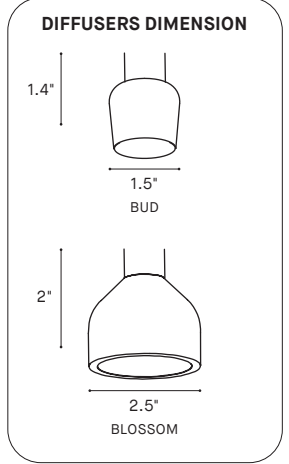

DISCOVER THE FULL TULIP COLLECTION AT EUREKA.COM

DÉCOUVREZ LA COLLECTION TULIP COMPLÈTE SUR EUREKA.COM

PENDANT ALSO AVAILABLE WITH INDIVIDUAL CANOPY

Integrated driver
Ø 5" X 0.2"

- SEE PRODUCT **4191** -

PRODUCT SPECIFICATION

4425-TUL-3
(3 PENDANTS)

4425-TUL-5
(5 PENDANTS)

PERFORMANCE	BULB — BUD — BLOSSOM	BULB — BUD — BLOSSOM
SYSTEM WATTAGE	10 W	18 W
DELIVERED LUMENS (4000K)	300 — 381 — 441 LM	500 — 635 — 735 LM
EFFICACY	30 — 38 — 44 LM/W	28 — 35 — 41 LM/W
OTHER INFORMATION		
WEIGHT	14 LBS / 6.4 KG	17 LBS / 7.7 KG
L70 (LUMEN MAINTENANCE)	60,000 HRS	60,000 HRS

EFFICACY MULTIPLIERS

CRI	CCT	FACTOR
90+	4000K	1.00
90+	3500K	0.98
90+	3000K	0.94
90+	2700K	0.91