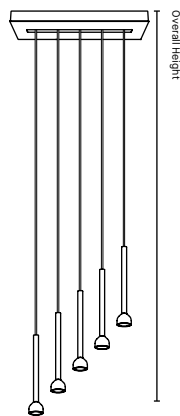

512I
Overall Height
Min. 74"/1879mm

Inclined Cluster
5x 12" Pendants